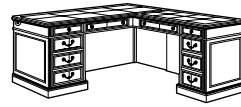

EXECUTIVE RIGHT "L" DESK

7603-55
W78 D84 H30

1. Consists of:
2. -570 Left Single Pedestal Desk
     W72 D36 H30
   - -579 Right Single Pedestal Return
     W48 D24 H30

ALSO AVAILABLE:

EXECUTIVE LEFT "L" DESK

7603-56

1. Consists of:
2. -580 Right Single Pedestal Desk
   - -589 Left Single Pedestal Return

- Drop-front keyboard drawer with a pencil tray / box / box with removable dividers / file drawer per pedestal.
- Knee-hole lock in each pedestal secures bottom two drawers.
- Cable accessible.