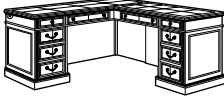

W E L L I N G T O N

SOHO SERIES 7603

5

RIGHT "L" DESK

7603-48

W66 D76 H30

Consists of:

- -480 Left Single Pedestal Desk
  W66 D28 H30
- -579 Right Single Pedestal Return
  W48 D24 H30

ALSO AVAILABLE:

LEFT "L" DESK

7603-49

Consists of:

- -490 Right Single Pedestal Desk
- -589 Left Single Pedestal Return

- Drop-front keyboard drawer with a pencil tray / box / box with removable dividers / file drawer per pedestal.
- Knee-hole lock in each pedestal secures bottom two drawers.
- Cable accessible.